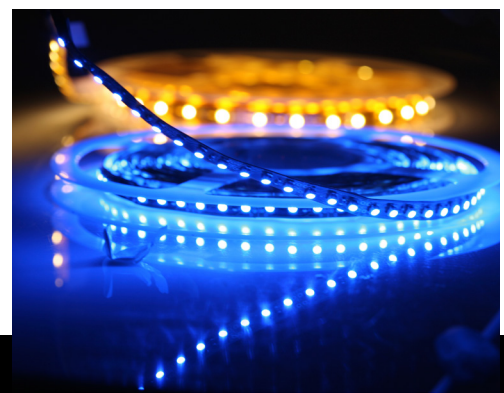

DETAILS AND ACCENTS

MAIN ROOM

Hang white chiffon around the perimeter of the room with neon uplighting to add highlights of color around the room. Depending on the size of the room you may need a lot of neon lighting. Neon lighting is becoming more and more popular so make sure you get your order in early. At one end of the room, place a 20ft x 40ft backdrop with neon color swirls. Hang slinkies from the ceiling to create an “out of this world” effect.

STAGE AREA

For the stage, use a graphic backdrop from the suggested backdrop company or purchase neon hula hoops and hang in rows adding your own details to the center of the hoops.

DÉCOR

Use items like black light ribbons hung from the ceiling or stretched across the ceiling to add dimension.

Using a neon water-based paint, paint the concrete or hard surface floor or use the invisible neon paint. It only glows when the neon lights are on and totally disappears when the regular room lighting comes back up. (Please check with the facility before painting the floor).

Consider adding your branding or theme of your party in neon stickers on the floor that can be removed easily after the party.