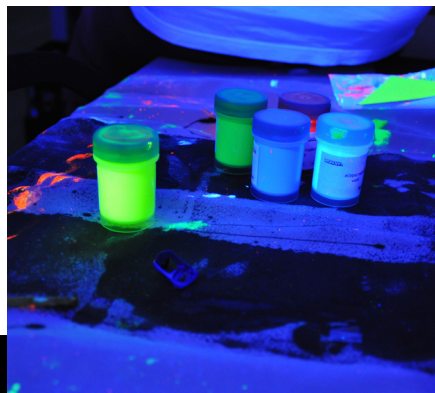

DETAILS AND ACCENTS

MAIN ROOM

Hang white chiffon around the perimeter of the room with neon uplighting to add highlights of color around the room. Depending on the size of the room you may need a lot of neon lighting. Neon lighting is becoming more and more popular so make sure you get your order in early. At one end of the room, place a 20ft x 40ft backdrop with neon color swirls. Hang slinkies from the ceiling to create an “out of this world” effect.

STAGE AREA

For the stage, use a graphic backdrop from the suggested backdrop company or purchase neon hula hoops and hang in rows adding your own details to the center of the hoops.

DÉCOR

Use items like black light ribbons hung from the ceiling or stretched across the ceiling to add dimension.

Using a neon water-based paint, paint the concrete or hard surface floor or use the invisible neon paint. It only glows when the neon lights are on and totally disappears when the regular room lighting comes back up. (Please check with the facility before painting the floor).

Consider adding your branding or theme of your party in neon stickers on the floor that can be removed easily after the party.